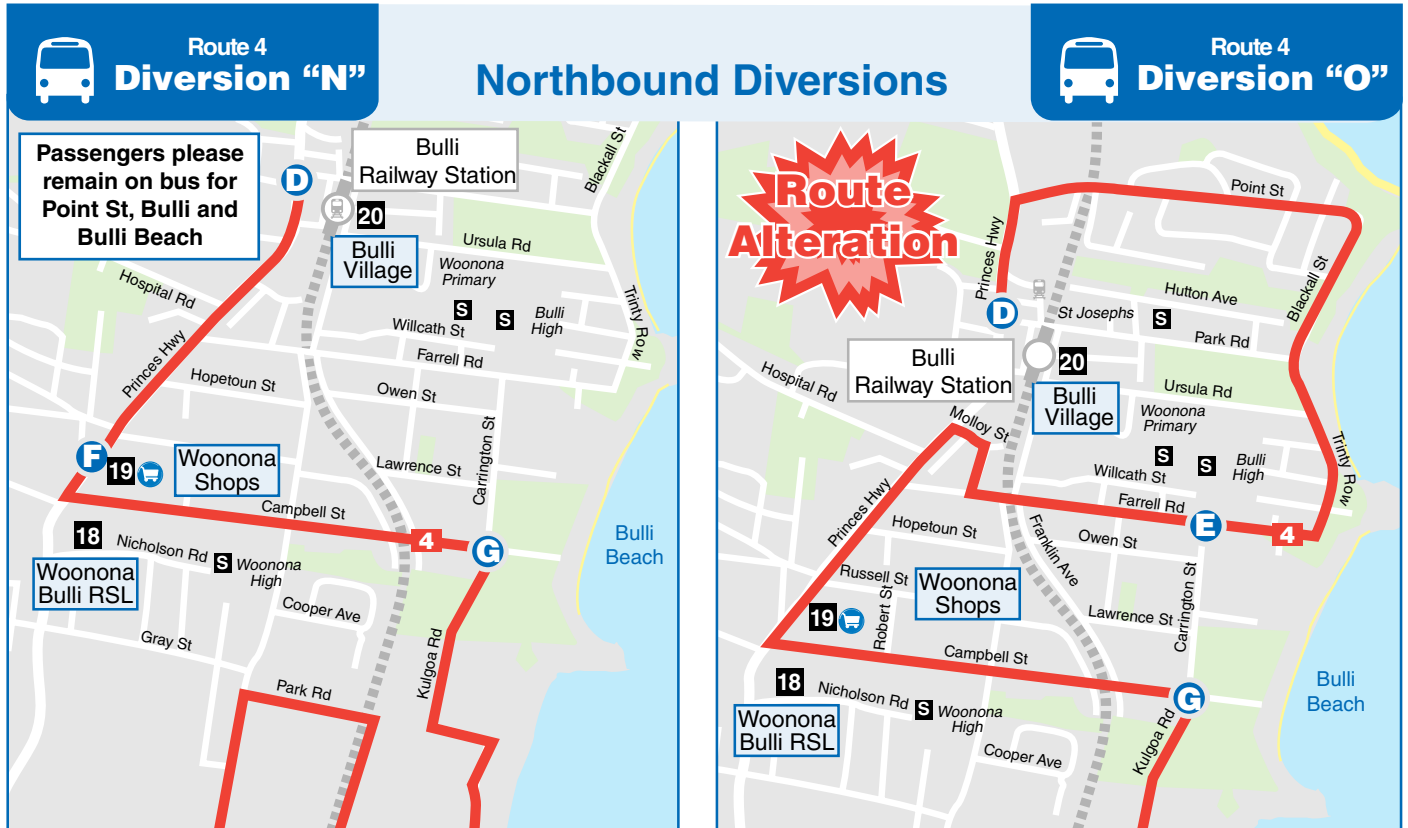

Northbound Route 4 Services Permanent Diversions

From Woonona Shops Route 4 services will now travel to the Bulli Hotel (Park Rd, Bulli) via Princes Hwy. The bus will then depart the Bulli Hotel and continue to Corrimal via Bulli Beach and Woonona Shops.