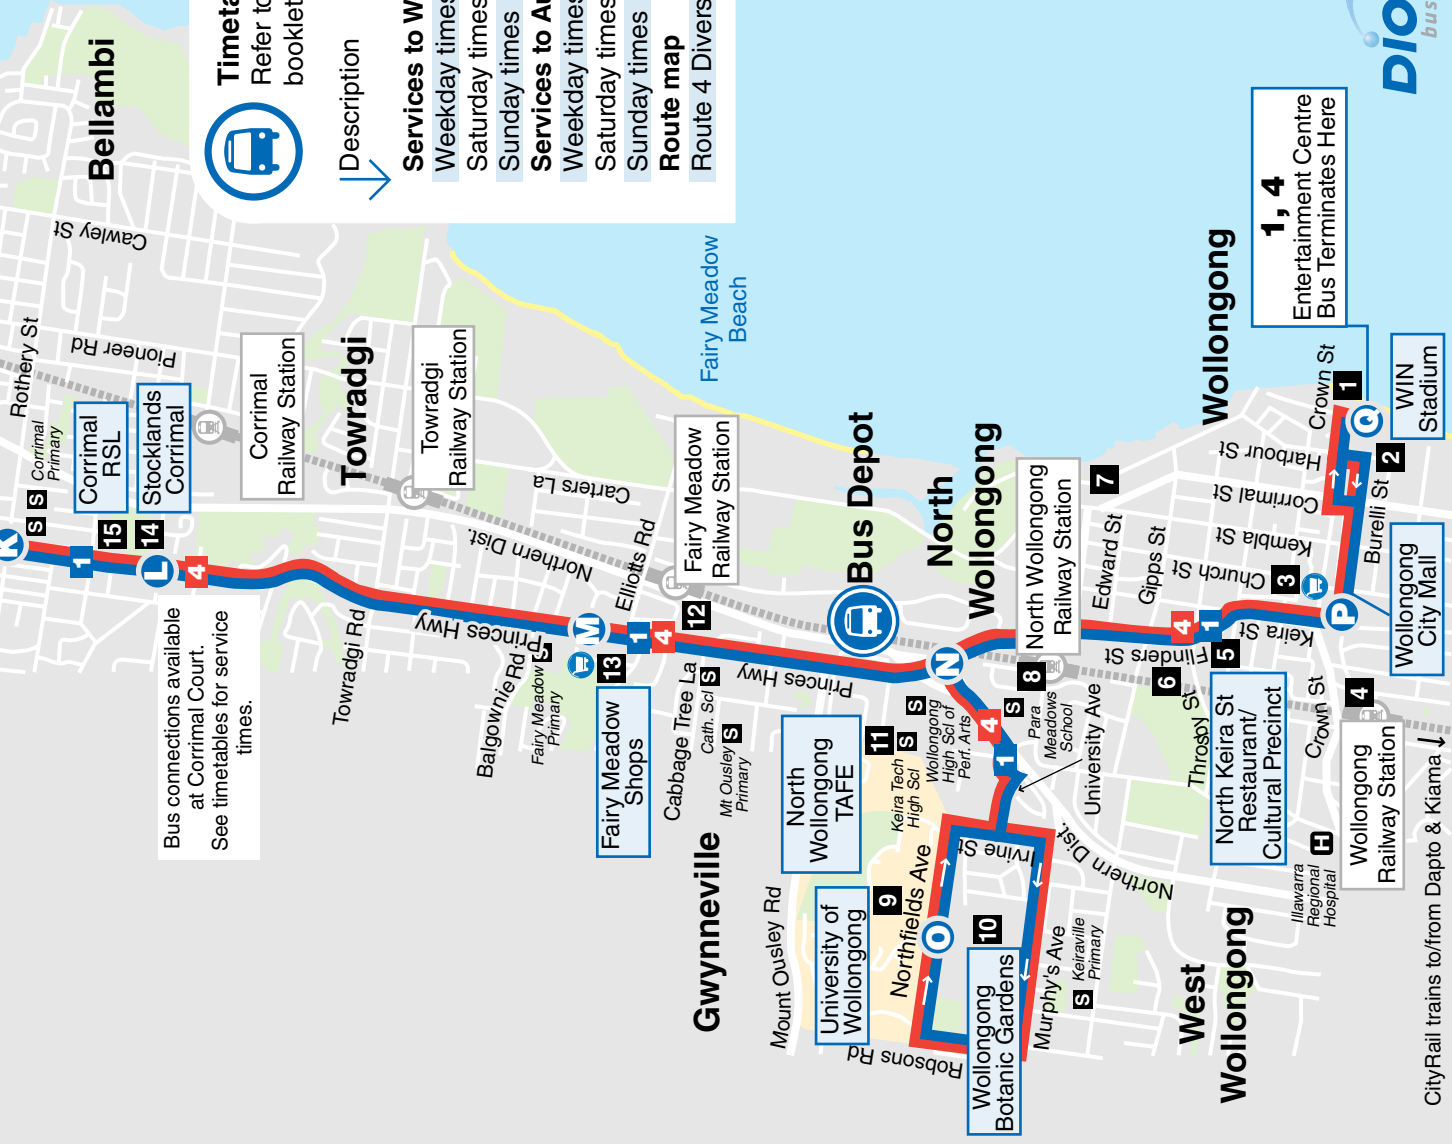

Bus connections available at Corrimal Court. See timetables for service times.

Timetable Index

Refer to these pages in this booklet.

Description

Pages

Services to Wollongong & University

Weekday times	2, 3
Saturday times	4
Sunday times	5

Services to Austinmer & East Woonona

Weekday times	8, 9
Saturday times	10
Sunday times	11

Route map

Route 4 Diversion	6, 7
	12

0 1 kilometres
approximate distance

Legend

- Bus Route
- Map Reference Point
- Railway Line
- Route Number
- Educational Institution
- Shopping Centre
- Hospital

Base Map: UBD DG08/01
Cartography: TransitGraphics

a better way to travel

CityRail trains to/from Dapto & Kiama ↓